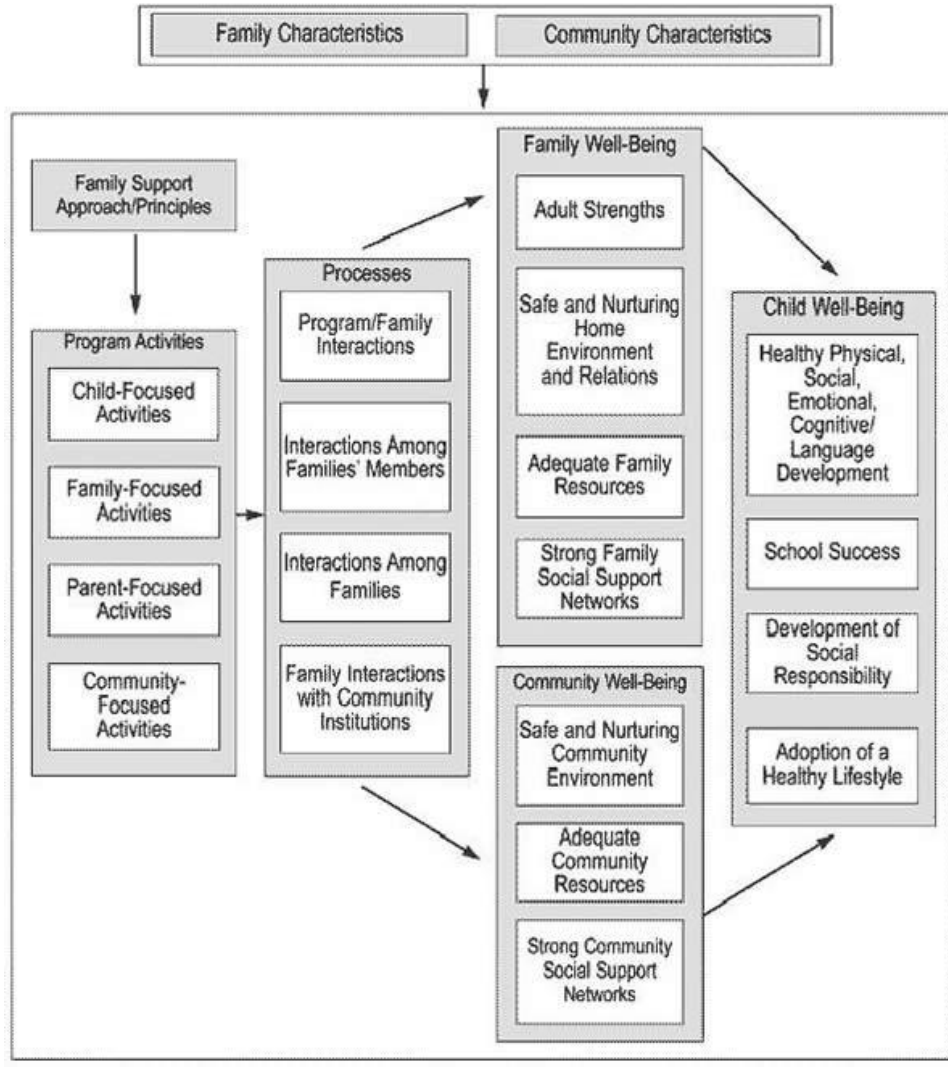

**Theory Model
Conceptual Model of Family Support**